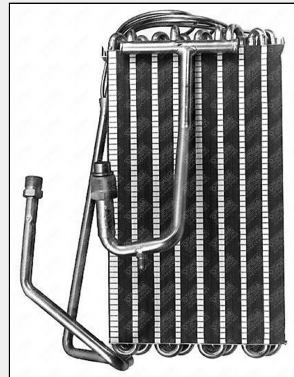

# AUDI-EVAPORATOR

Desc: EVAP  
AUDI A8 V10  
4.2L 04-07

27-33447

Desc: EVAP  
AUDI Q7 07 VW  
TOURAEQ  
PORSCHE  
CAYENNE 03-06

27-33448

Desc: EVAP  
VW/AUDI/PORSC

27-33452

Desc: EVAP  
AUDI A6 06-09  
A6 QUATRO 05-  
09 S6 07-09

27-33485

OEM:  
4B0819353B  
Desc: EVAP T/F  
ALUM 00-05  
AUDI A6

27-33624

OEM: 443-271-  
105-C  
Desc: EVAP  
AUDI 5000 88-  
84 / 100 89-91 /  
200 89-94

27-33627

Desc: EVAP  
AUDI A4 S4 RS4  
02-08

27-33757

# AUDI-EXPANSION VALVE

Inlet: 3/8"  
Outlet: 1/2"  
Cap Type: COIL  
Cap Length: 20"  
Equalizer Length:  
17"  
Equalizer Fitting:  
1/4"FOR  
Desc: EXP VALVE  
3/8 x 1/2MIO  
19in CAP X 13in  
EQ LINE 1.5T

31-10904

Liquid Inlet:  
8.6mm  
Liquid Outlet:  
12mm  
Suction Inlet:  
14.6mm  
Suction Outlet:  
17.7mm  
OEM: 1H0-820-  
679A  
Desc: EXP VALVE  
BLOCK  
VW/AUDI/SAAB

31-30945

Liquid Inlet: 1/2"  
Liquid Outlet:  
1/2"  
Suction Inlet:  
3/4"  
Suction Outlet:  
3/4"  
OEM:  
7L0820679A  
Desc: EXP VALVE  
BLOCK VW/AUDI