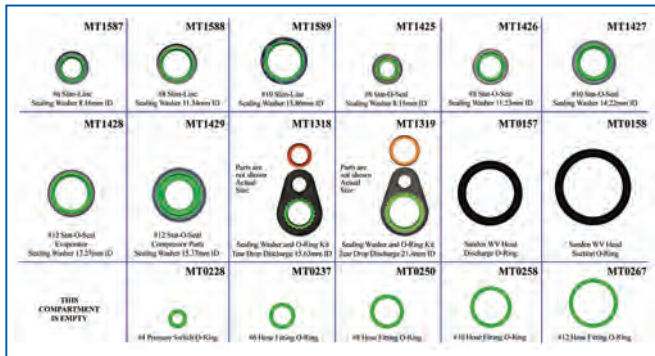

MT9631 Heavy Duty Truck Sealing Washer & O-Ring Assortment