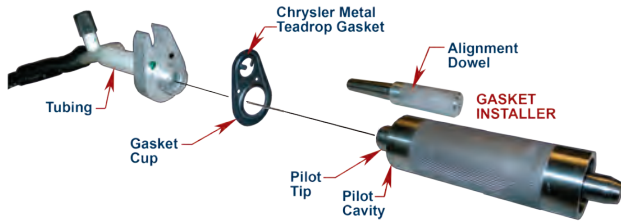

Specialty Tools

MT1430

Gasket Installer

Used to install Chrysler Metal Teardrop Gaskets Kits MT0921, MT0922, MT1342, MT1000, MT1001, MT1002, MT1038
2 Pcs.