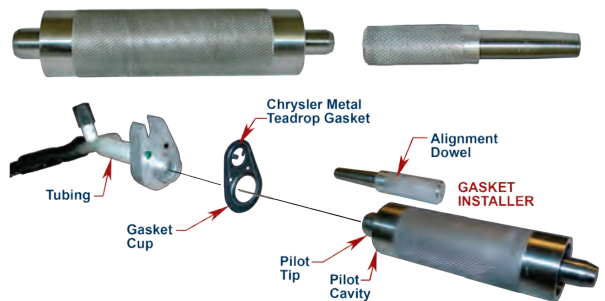

MT1430

Gasket Installer Chrysler/Denso Metal Gaskets

Used to Install MT0921, MT0922, MT1342 Gaskets
MT1000, MT1001, MT1002, MT1038 Gasket Kits
Qty: 1