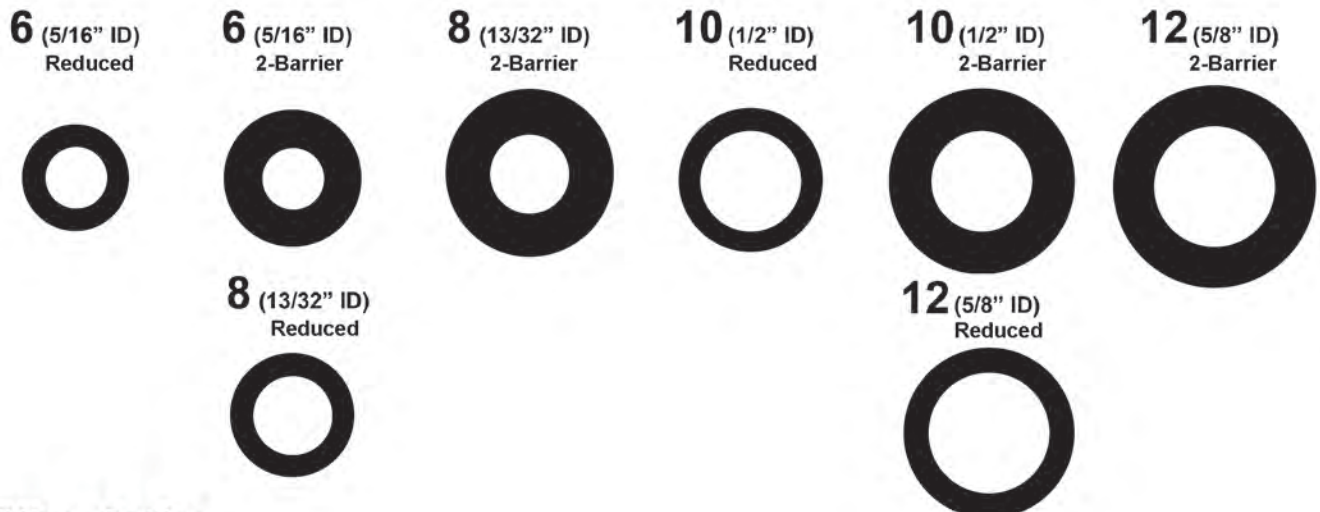

To Crimp Hose Size(s)