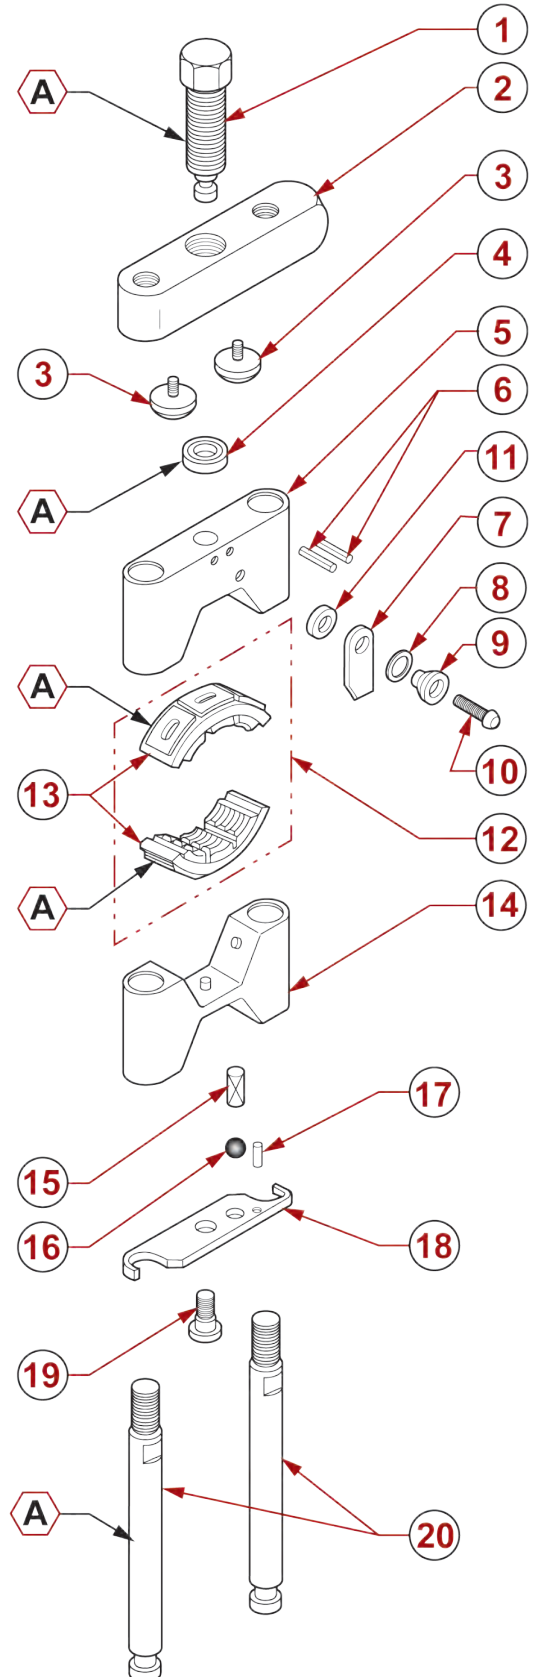

Items Not Shown

MT1419-21	75015	Teflon Grease (.75 oz Tube)		1
MT1419-22	75016	3/8" x 4" Pipe Nipple		1
MT1419-23	90607	3/8" Floor Flange		1
MT1419-24	75178	Carrying Case		1
MT1419-25	3710-1	Crimper Only (No Dies)		1

Crimper Dies

Santech P/N	Hose Size	Die Marking	Crimp Die PN	Color P/N	Crimp	Description Dia
MT1740	#6 Reduced	6R 556	3711	Red	.556"	SR & RB Hose
MT1741	#6 Barrier	6-8R 655	3712	Black	.655"	BL & SB Hose
MT1741	#8 Reduced	6-8R 655	3712	Black	.655"	SR & RB Hose
MT1742	#8 Barrier	8 830	3713	Blue	.830"	BL & SB Hose
MT1743	#10 Reduced	10R 742	3714	Almond	.742"	SR & RB Hose
MT1744	#10 Barrier	10-12R 897	3715	Green	.897"	BL & SB Hose
MT1744	#12 Reduced	10-12R 897	3715	Green	.897"	SR & RB Hose
MT1745	#12 Barrier	12 1015	3716	Clear	1.015"	BL & SB Hose

Crimper Carrier

Santech P/N	Hose Size	Die Marking	Crimp Die PN	Color P/N	Crimp	Description Dia
MT1750	#6 Reduced	6R 556	75140	Red	.556"	SR & RB Hose
MT1751	#6 Barrier	6-8R 655	71688	Black	.655"	BL & SB Hose
MT1751	#8 Reduced	6-8R 655	71688	Black	.655"	SR & RB Hose
MT1752	#8 Barrier	8 830	71689	Blue	.830"	BL & SB Hose
MT1753	#10 Reduced	10R 742	75136	Almond	.742"	SR & RB Hose
MT1754	#10 Barrier	10-12R 897	71690	Green	.897"	BL & SB Hose
MT1754	#12 Reduced	10-12R 897	71690	Green	.897"	SR & RB Hose
MT1755	#12 Barrier	12 1015	71691	Clear	1.015"	BL & SB Hose
MT1755	19mm Barrier	12 1015	71691	Clear	1.145"	BL & SB Hose

A Lubricate Using P/N's
75015/MT1419-21