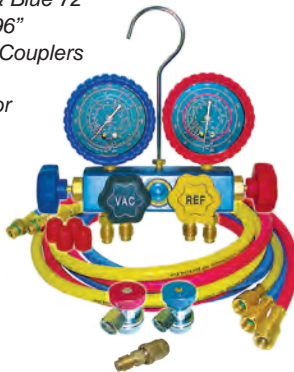

MT1480
R134a Aluminum
Gauge Set - 4 Way

1. **Features:**
   Aluminum 4 Way Manifold
   Rubber Protective Gauge Covers
   Hose Set: Red & Blue 72"
   Yellow 36" and 96"
   Manual Service Couplers
   Sight Glass
   Anti-Blowback for
   Service Line