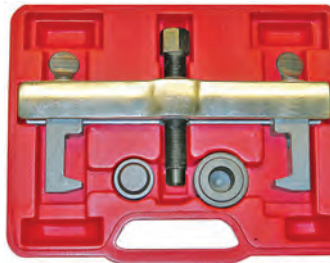

MT1127

Clutch Rotor Puller Tool Set GM Compressor Standard R4

Kit Contains:

- (1) Adjustable Aluminum Arbor
- (1) Drive Arbor Bolt (2) Puller Jaws
- (1) Shaft Protector (.126 Deep Shoulder)
- (1) Shaft Protector (.25 Deep Shoulder)