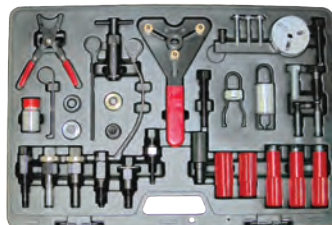

Shaft Seal Tool Sets

MT1124 Master Shaft Seal Service Tool Set Services these Compressor Groups:

GM: A6, Std R4, LT R4, DA6 Carbon, HR6 & V5

Ford: FS6, Chrysler A590, C171, 6C17, Denso 6P & 10P Series

Sanden: SD507, SD508, SD510

York: 206, 209, 210

Techumseh: HG500, HG1000

Chrysler: RV2