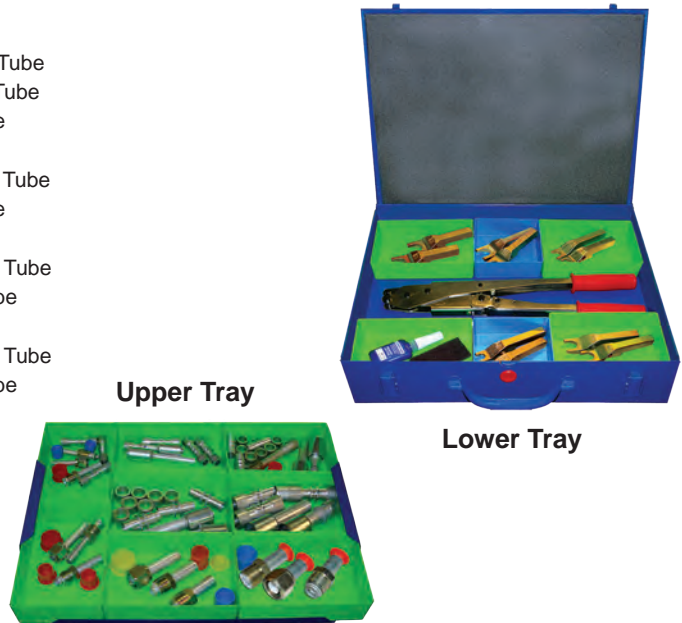

MT851000

LOKRING™ Advanced Tool Kit - Crimping Tool and Basic Fittings

Kit Contains:

- (1) Manual Hand Crimping Tool
- (1) Set of 5/16" Crimping Jaws
- (1) Set of 3/8" Crimping Jaws
- (1) Set of 1/2" Crimping Jaws
- (1) Set of 5/8" Crimping Jaws
- (1) Set of 3/4" Crimping Jaws
- (3) 3/8" Union Couplers
- (3) 5/16" Union Couplers
- (3) 1/2" Union Couplers
- (3) 5/8" Union Couplers
- (3) 3/4" Union Couplers
- (1) 3/8" Tube-LOK (Hose x Tube)
- (1) 1/2" Tube-LOK (Hose x Tube)
- (1) 5/8" Tube-LOK (Hose x Tube)
- (1) 3/4" Tube-LOK (Hose x Tube)
- (1) 3/8" Hose-LOK (Hose x Union)
- (1) 1/2" Hose-LOK (Hose x Union)
- (1) 5/8" Hose-LOK (Hose x Union)
- (1) 3/4" Hose-LOK (Hose x Union)
- (1) GM Orifice Tube Repair Kit
- (1) #6 Male O-Ring Fitting x 3/8" Tube
- (1) #6 Male Insert O-Ring x 3/8" Tube
- (1) #6 Female O-Ring x 3/8" Tube
- (1) #8 Male O-Ring x 1/2" Tube
- (1) #8 Male Insert O-Rings x 1/2" Tube
- (1) #8 Female O-Ring x 1/2" Tube
- (1) #10 Male O-Ring x 5/8" Tube
- (1) #10 Male Insert O-Ring x 5/8" Tube
- (1) #10 Female O-Ring x 5/8" Tube
- (1) #12 Male O-Ring x 3/4" Tube
- (1) #12 Male Insert O-Ring x 3/4" Tube
- (1) #12 Female O-Ring x 3/4" Tube
- (1) LOK Prep Sealant
- (1) Cleaning Pads
- (1) Steel Tool Box

Hand Crimpers

MT850000

w/o Jaws
Single Hinge
Qty: 1