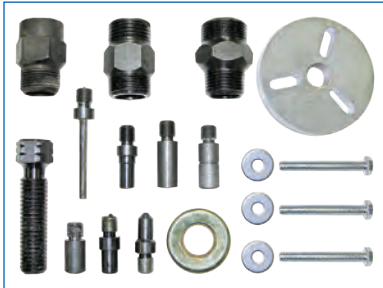

MT0449

Valve Core
Depressor - 3/16"
Qty: 10

Compressor Clutch Service Tool Sets

MT0950

Compressor Clutch Tool Set
Chrysler, Denso, Ford, GM, Sanden, DKS, Zexel

Kit Contains:

- (1) (3) Eye Round Clutch Plate Arbor Sanden, DKS, Zexel
- (1) Drive Arbor Bolt Sanden
- (1) Drive Arbor Bolt DKS, Zexel
- (3) Retaining Bolts 7/16"-20 w/Washers
- (1) Sanden Compressor Shaft Tip Installer
- (1) DKS, Zexel Compressor Shaft Tip Installer
- (1) GM Standard Clutch Plate Arbor
- (1) GM Metric Clutch Plate Arbor
- (1) GM Compressor Shaft Tip Installer
- (1) GM Compressor Shaft Tip Remover
- (1) Chrysler, Denso, Ford Standard/Metric Drive Arbor
- (1) Chrysler, Denso, Ford Compressor Shaft Tip Remover
- (1) Chrysler, Denso, Ford Compressor Shaft Tip Installer
- (1) Arbor Installer Bearing