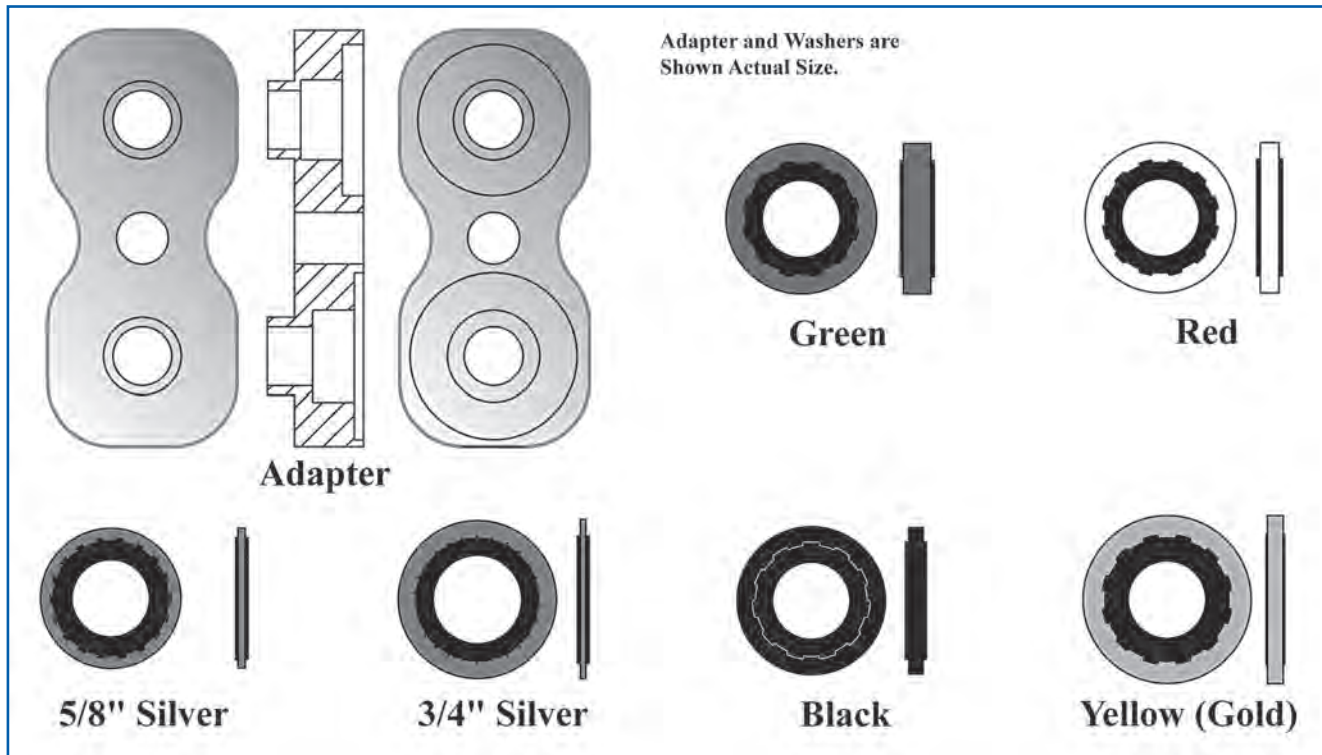

Compressor Rear Head Type	Hose Manifold Type	A		B		C		D		E	
		5/8"	5/8"	5/8"	5/8"	3/4"	5/8"	3/4"	5/8"	5/8"	5/8"
		O-Ring Flat		Flat Pilot Short / Long		Flat Pilot		Offset		Offset	
1 O-Ring Flat Compressor Head 	S-Compressor Port	O-Ring	O-Ring	O-Ring	O-Ring	O-Ring	O-Ring	O-Ring	O-Ring	O-Ring	O-Ring
	D-Compressor Port	O-Ring	O-Ring	O-Ring	O-Ring	O-Ring	O-Ring	O-Ring	O-Ring	O-Ring	O-Ring
	Adapter Block	-----	-----	-----	-----	**Required**	**Required**	**Required**	**Required**	**Required**	**Required**
	S-Hose Manifold	-----	-----	-----	-----	3/4" Silver	3/4" Silver	3/4" Silver	3/4" Silver	3/4" Silver	Yellow (Gold)
2 5/8" x 5/8" Flat Compressor Head 	S-Compressor Port	5/8" Silver	5/8" Silver	5/8" Silver	5/8" Silver	5/8" Silver	5/8" Silver	5/8" Silver	5/8" Silver	5/8" Silver	Green
	D-Compressor Port	5/8" Silver	5/8" Silver	5/8" Silver	5/8" Silver	5/8" Silver	5/8" Silver	5/8" Silver	5/8" Silver	5/8" Silver	Black
	Adapter Block	-----	-----	-----	-----	**Required**	**Required**	**Required**	**Required**	**Required**	-----
	S-Hose Manifold	-----	-----	-----	-----	3/4" Silver	3/4" Silver	3/4" Silver	3/4" Silver	3/4" Silver	-----
3 3/4" x 5/8" Flat Compressor Head 	S-Compressor Port	Yellow (Gold)	Yellow (Gold)	Yellow (Gold)	Yellow (Gold)	3/4" Silver	3/4" Silver	3/4" Silver	3/4" Silver	3/4" Silver	Yellow (Gold)
	D-Compressor Port	Black	Black	Black	Black	5/8" Silver	5/8" Silver	5/8" Silver	5/8" Silver	5/8" Silver	Black
	Adapter Block	-----	-----	-----	-----	-----	-----	**Required**	**Required**	**Required**	**Required**
	S-Hose Manifold	-----	-----	-----	-----	-----	-----	-----	3/4" Silver	3/4" Silver	Yellow (Gold)
4 3/4" x 5/8" Offset Compressor Head 	S-Compressor Port	Yellow (Gold)	Yellow (Gold)	Yellow (Gold)	Yellow (Gold)	Yellow (Gold)	Yellow (Gold)	3/4" Silver	3/4" Silver	3/4" Silver	Yellow (Gold)
	D-Compressor Port	Green	Green	Green	Green	Green	Green	5/8" Silver	5/8" Silver	5/8" Silver	Green
	Adapter Block	-----	-----	-----	-----	**Required**	**Required**	-----	-----	-----	**Required**
	S-Hose Manifold	-----	-----	-----	-----	3/4" Silver	3/4" Silver	3/4" Silver	3/4" Silver	3/4" Silver	Yellow (Gold)
5 5/8" x 5/8" Offset Compressor Head 	S-Compressor Port	5/8" Silver	5/8" Silver	5/8" Silver	5/8" Silver	5/8" Silver	5/8" Silver	5/8" Silver	5/8" Silver	5/8" Silver	5/8" Silver
	D-Compressor Port	Red	Red	Red	Red	Red	Red	Red	Red	Red	5/8" Silver
	Adapter Block	-----	-----	-----	-----	**Required**	**Required**	**Required**	**Required**	**Required**	-----
	S-Hose Manifold	-----	-----	-----	-----	3/4" Silver	3/4" Silver	3/4" Silver	3/4" Silver	3/4" Silver	-----
D-Hose Manifold	-----	-----	-----	-----	-----	-----	Red	Red	Red	-----	

© 2013 Santech Industries, LLC All Rights Reserved