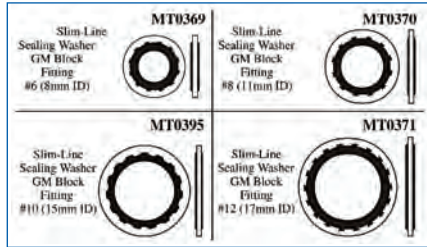

Sealing Components

Sealing Washers - General Motors

All Washers are actual size.

MT0369
Slim Line
Block Fitting
Washer
#6-8mm ID
Qty: 10

MT0370
Slim Line
Block Fitting
Washer
#8-11mm ID
Qty: 10

MT0395
Slim Line
Block Fitting
Washer
#10-15mm ID
Qty: 10

MT0371
Slim Line
Block Fitting
Washer
#12-17mm ID
Qty: 10

MT9587
Slim-Line
Washer Kit
GM

Qty:
1 Kit

MT0119
Black 5/8"
Thick

Qty: 10