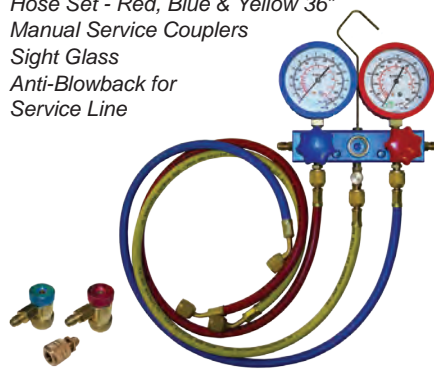

MT1705
R1234yf Aluminum
Gauge Set

1. **Features:**
   Aluminum Manifold
   Rubber Protective Gauge Covers
   Hose Set - Red, Blue & Yellow 36"
   Manual Service Couplers
   Sight Glass
   Anti-Blowback for
   Service Line