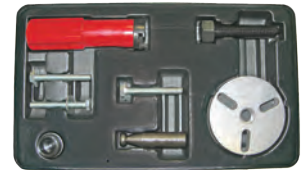

Shaft Seal Tool Sets

MT1131 Shaft Seal Tool Kit Denso 10PA

Kit Contains:

- (1) Shaft Seal Remover
- (1) Shaft Seal Installer
- (1) Shaft Seal Protector
- (1) Internal Snap Ring Remover

MT1132 Shaft Seal Tool Kit Diesel Kiki

Kit Contains:

- (1) Drive Plate Installer
- (1) Drive Plate Remover
- (1) Snap Ring Installer
- (1) Pulley Puller Pilot
- (1) Shaft Seal Remover / Installer
- (1) Shaft Seal Remover / Installer

MT1133 Shaft Seal Tool Kit

Ford FS6 Chrysler C171,
A590/Denso 6P, 10P

Kit Contains:

- (1) Clutch Plate Installer
- (1) Clutch Plate Remover
- (1) Seal Seat Remover
- (1) O-Ring Installer Guide

MT1134 Shaft Seal Tool Kit

Ford FX15, FS10

Kit Contains:

- (2) Shaft Seal Protectors
  16 Spline - 0.489 I.D.
  21 Spline - 0.513 I.D.
- (1) Shaft Seal Remover
- (1) Shaft Seal Installer
- (1) Snap Ring Remover

MT1136 Shaft Seal Tool Kit

GM DA6 with Carbon Seal

Kit Contains:

- (1) Seal Remover / Installer
- (1) Shaft Seal Protector
- (1) Clutch Plate Remover (Metric)
- (1) Clutch Plate Installer (Metric)
- (1) O-Ring & Snap Ring Installer
- (1) O-Ring Installer Guide

MT1137 Shaft Seal Tool Kit

Hitachi, Mitsubishi Compressors

Kit Contains:

- (1) Nut Remover / Installer
- (1) Shaft Seal Remover Lock Nut
- (1) Seal Seat Remover Mitsubishi
- (1) Bearing & Pulley Installer-Mitsubishi
- (1) Shaft Seal Remover / Installer-Mitsubishi
- (1) Spanner Plug Remover / Installer-Hitachi

MT1138 Shaft Seal Tool Kit

Sanden SD505, 575

Kit Contains:

- (1) Seal Remover / Installer
- (1) Seal Seat Remover (505 only)
- (1) Bearing & Pulley Installer (505 only)
- (1) Shaft Seal Protector (505 only)
- (1) Pulley & Clutch Remover Jaws
- (1) Shaft Protector Pilot

MT1139 Shaft Seal Tool Kit

Sanden SD507, 508, 510

Kit Contains:

- (1) Clutch Plate Puller
- (1) Shaft Seal Remover / Installer
- (1) Shaft Seal Protector
- (1) Clutch Plate Installer