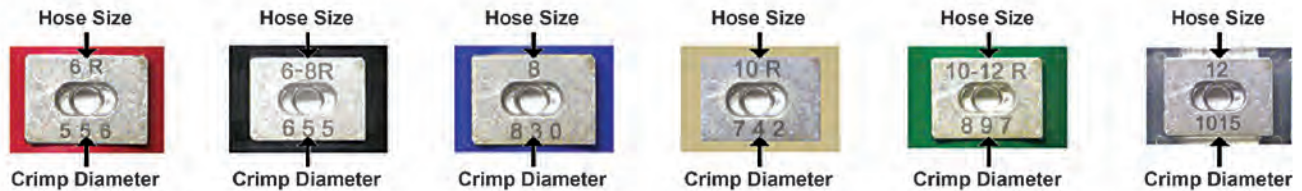

Die Marking