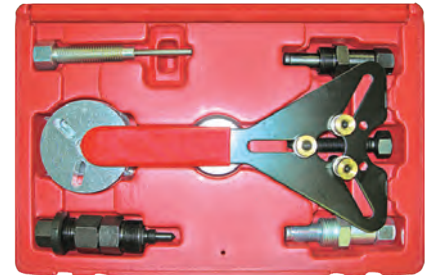

MT1121

Compressor Clutch Tool Set
Chrysler, Denso, Ford, GM, Sanden, DKS, Zexel

Kit Contains:

- (1) (3) Eye Round Clutch Plate Arbor Sanden, DKS, Zexel
- (1) Sanden Arbor Drive Bolt
- (1) DKS, Zexel Arbor Drive Bolt
- (1) Universal Clutch Spanner Wrench
- (1) Chrysler, Denso, Ford Standard/Metric Clutch Plate Arbor
- (1) Chrysler, Denso, Ford Arbor Drive Bolt
- (1) GM Standard Thread Clutch Hub Arbor Remover/Installer
- (1) GM Metric Thread Clutch Hub Arbor Remover/Installer
- (1) Arbor Installer Bearings