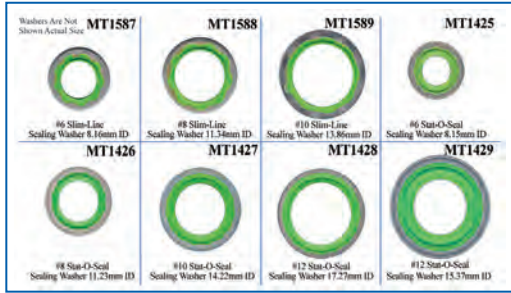

MT9630 Heavy Duty Truck Sealing Washer Assortment