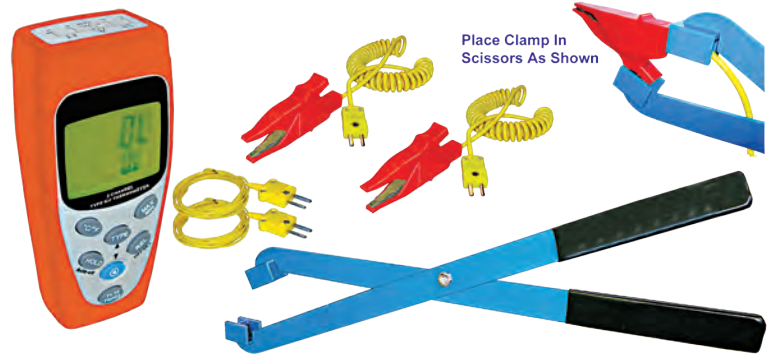

Temperature Testing

MT3710

**Thermometer Dual Channel J/K Type
Temperature Testing Kit w/ Direct Contact Clamps**

Features:

- Rubber Cover to protect unit
- Dual Display on Single Screen
- Auto Power off after 15 Minutes
- Direct Contact Clamp Probes
- Scissors Pliers
- Tool Storage Box & Instruction Manual
- Functions: Max, Min Average
- Hold, Release & Offset (T1-T2) Temperatures
- Battery Type: 9 Volt
- Probe Range: K Type: -200°C - 1370°C (-328°F - 2498°F)
- Probe Range: J Type: -200°C - 1050°C (-328°F - 1922°F)
- Accurate: 0.01%

MT3720

**Temperature Testing Kit
w/ Direct Contact Probes**

Features:

- Temperature Unit w/ Dual Display on Single Screen w/ Protective Rubber Cover
- Battery Type: 9 Volt
- Probes - Direct Contact Fin Type & Plate Contact
- Probe - Direct Contact - Clamp-on
- Probe - Air/Gas Sensor
- Probe - Direct Contact or Open Sensor
- Probe Tool - Scissor Actuator for Red Contact
- Probe for Clamp operation in remote locations
- Tool Storage Box & Instruction Manual