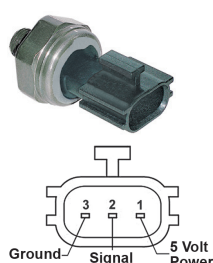

29-30614
Transducer
Chrysler, Jeep

29-30819
Transducer
Hyundai/Kia

29-31192
Transducer
Chrysler

29-30245
Transducer
Chrysler

29-11932
Transducer
Ford, Mazda

29-31202
Transducer
Nissan, Infiniti

29-33115
Transducer
Audi/Volkswagen,
Porsche

29-31205
Transducer
BMW/Mini

29-30179
Transducer
Mercedes, Chrysler

29-31247
Transducer
General Motors,
Ford, Isuzu, Saturn

29-31297
Transducer
General Motors

29-30095
Transducer
General Motors,
Isuzu, Saab

33-00656
Pigtail
Chrysler

33-13731
Pigtail
Ford

33-41743
Pigtail
General Motors

33-41448
Pigtail
Audi/VW

33-41449
Pigtail
Mercedes

33-41450
Pigtail
Toyota

Pressure Transducer Specification Chart

P/N	Fitting Thread	Type	100 psi Volts	200 psi Volts	300 psi Volts	400 psi Volts	Saturation Volts	Saturation PSI	Lead
29-30614	M10-1.25	Female	.955	1.88	2.80	3.73	4.76	510	33-00656
29-30819	3/8"-24	Male	1.34	2.22	3.11	3.95	4.53	455	NS
29-31192	M10-1.25	Female	1.06	1.97	2.88	3.80	4.82	515	NS
29-30245	Flange Mount	Male	1.06	1.97	2.88	3.80	4.82	515	NS
29-11932	M10-1.25	Female	1.34	2.17	3.00	3.78	4.92	510	33-13731
29-31202	3/8"-24	Male	1.11	2.14	3.17	4.17	4.91	470	NS
29-33115	7/16"-20	Female	1.03	1.00	3.20	4.06	4.38	462	NS
29-31205	3/8"-24	Male	1.22	2.04	2.89	3.70	3.89	420	NS
29-30179	3/8"-24	Male	1.21	2.07	2.90	3.75	4.00	440	NS
29-31247	M10-1.25	Female	1.21	2.18	3.15	4.08	4.76	471	33-41743
29-31297	3/8"-24	Female	1.23	2.29	3.35	4.41	4.90	440	33-41743
29-30095	M10-1.25	Female	1.24	2.29	3.35	4.38	4.90	450	33-41743
29-31618	M11-1.0	Male	1.34	2.25	3.16	4.07	4.57	455	NS
29-31621	M11-1.0	Male	1.40	2.34	3.27	4.21	4.80	463	NS
29-33500	M10-1.25	Female	1.34	2.17	2.99	3.85	4.75	510	NS
29-33501	M10-1.25	Female	0.97	1.93	2.85	3.82	4.80	510	NS
29-30264	3/8"-24	Male	1.24	2.29	3.35	4.38	4.90	450	33-41743
29-30268	3/8"-24	Male	1.16	2.00	2.84	3.66	4.66	530	NS
29-33508	M10-1.25	Female	1.07	2.12	3.16	4.15	4.91	470	NS