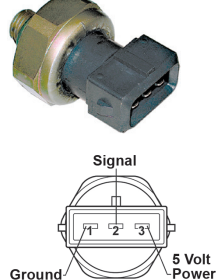

29-30179
Transducer
Mercedes, Chrysler