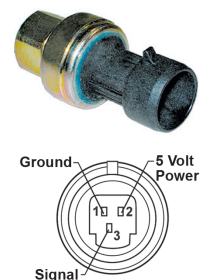

29-31297
Transducer
General Motors