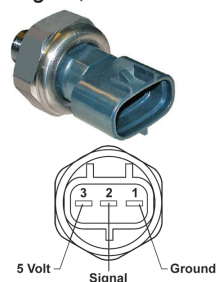

29-31621
Transducer
Toyota, Lexus,
Jaguar, Subaru