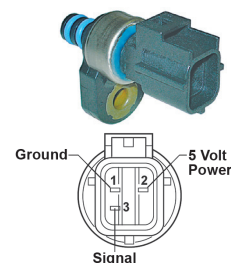

29-30245
Transducer
Chrysler