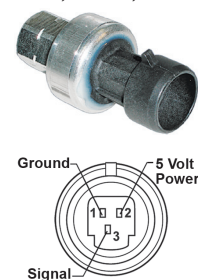

29-31247
Transducer
General Motors,
Ford, Isuzu, Saturn