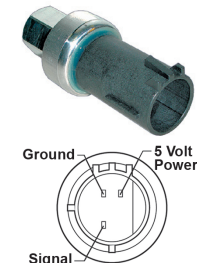

29-30614
Transducer
Chrysler, Jeep

29-30819
Transducer
Hyundai/Kia

29-31192
Transducer
Chrysler

29-30245
Transducer
Chrysler

29-11932
Transducer
Ford, Mazda

29-31202
Transducer
Nissan, Infiniti

29-33115
Transducer
Audi/Volkswagen,
Porsche

33-00656
Pigtail
Chrysler

33-13731
Pigtail
Ford

33-41743
Pigtail
General Motors

33-41448
Pigtail
Audi/VW

33-41449
Pigtail
Mercedes

33-41450
Pigtail
Toyota

Pressure Transducer Specification Chart

P/N	Fitting Thread	Type	100 psi Volts	200 psi Volts	300 psi Volts	400 psi Volts	Saturation Volts	Saturation PSI	Lead
29-30614	M10-1.25	Female	.955	1.88	2.80	3.73	4.76	510	33-00656
29-30819	3/8"-24	Male	1.34	2.22	3.11	3.95	4.53	455	NS
29-31192	M10-1.25	Female	1.06	1.97	2.88	3.80	4.82	515	NS
29-30245	Flange Mount	Male	1.06	1.97	2.88	3.80	4.82	515	NS
29-11932	M10-1.25	Female	1.34	2.17	3.00	3.78	4.92	510	33-13731
29-31202	3/8"-24	Male	1.11	2.14	3.17	4.17	4.91	470	NS
29-33115	7/16"-20	Female	1.03	1.00	3.20	4.06	4.38	462	NS
29-31205	3/8"-24	Male	1.22	2.04	2.89	3.70	3.89	420	NS
29-30179	3/8"-24	Male	1.21	2.07	2.90	3.75	4.00	440	NS
29-31247	M10-1.25	Female	1.21	2.18	3.15	4.08	4.76	471	33-41743
29-31297	3/8"-24	Female	1.23	2.29	3.35	4.41	4.90	440	33-41743
29-30095	M10-1.25	Female	1.24	2.29	3.35	4.38	4.90	450	33-41743
29-31618	M11-1.0	Male	1.34	2.25	3.16	4.07	4.57	455	NS
29-31621	M11-1.0	Male	1.40	2.34	3.27	4.21	4.80	463	NS
29-33500	M10-1.25	Female	1.34	2.17	2.99	3.85	4.75	510	NS
29-33501	M10-1.25	Female	0.97	1.93	2.85	3.82	4.80	510	NS
29-30264	3/8"-24	Male	1.24	2.29	3.35	4.38	4.90	450	33-41743
29-30268	3/8"-24	Male	1.16	2.00	2.84	3.66	4.66	530	NS
29-33508	M10-1.25	Female	1.07	2.12	3.16	4.15	4.91	470	NS