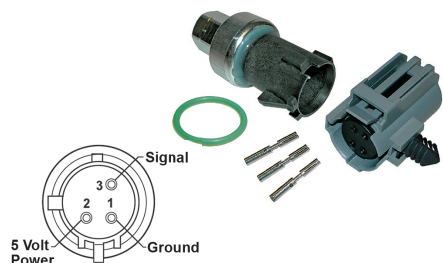

29-30614
Transducer
Chrysler, Jeep

29-30819
Transducer
Hyundai/Kia

29-31192
Transducer
Chrysler

29-30245
Transducer
Chrysler

29-11932
Transducer
Ford, Mazda

29-31202
Transducer
Nissan, Infiniti

29-33115
Transducer
Audi/Volkswagen,
Porsche

29-31205
Transducer
BMW/Mini

29-30179
Transducer
Mercedes, Chrysler

29-31247
Transducer
General Motors,
Ford, Isuzu, Saturn

29-31297
Transducer
General Motors

29-30095
Transducer
General Motors,
Isuzu, Saab

33-00656
Pigtail
Chrysler

33-13731
Pigtail
Ford

33-41743
Pigtail
General Motors

33-41448
Pigtail
Audi/VW

33-41449
Pigtail
Mercedes

33-41450
Pigtail
Toyota

Pressure Transducer Specification Chart

P/N	Fitting Thread	Type	100 psi Volts	200 psi Volts	300 psi Volts	400 psi Volts	Saturation Volts	Saturation PSI	Lead
29-30614	M10-1.25	Female	.955	1.88	2.80	3.73	4.76	510	33-00656
29-30819	3/8"-24	Male	1.34	2.22	3.11	3.95	4.53	455	NS
29-31192	M10-1.25	Female	1.06	1.97	2.88	3.80	4.82	515	NS
29-30245	Flange Mount	Male	1.06	1.97	2.88	3.80	4.82	515	NS
29-11932	M10-1.25	Female	1.34	2.17	3.00	3.78	4.92	510	33-13731
29-31202	3/8"-24	Male	1.11	2.14	3.17	4.17	4.91	470	NS
29-33115	7/16"-20	Female	1.03	1.00	3.20	4.06	4.38	462	NS
29-31205	3/8"-24	Male	1.22	2.04	2.89	3.70	3.89	420	NS
29-30179	3/8"-24	Male	1.21	2.07	2.90	3.75	4.00	440	NS
29-31247	M10-1.25	Female	1.21	2.18	3.15	4.08	4.76	471	33-41743
29-31297	3/8"-24	Female	1.23	2.29	3.35	4.41	4.90	440	33-41743
29-30095	M10-1.25	Female	1.24	2.29	3.35	4.38	4.90	450	33-41743
29-31618	M11-1.0	Male	1.34	2.25	3.16	4.07	4.57	455	NS
29-31621	M11-1.0	Male	1.40	2.34	3.27	4.21	4.80	463	NS
29-33500	M10-1.25	Female	1.34	2.17	2.99	3.85	4.75	510	NS
29-33501	M10-1.25	Female	0.97	1.93	2.85	3.82	4.80	510	NS
29-30264	3/8"-24	Male	1.24	2.29	3.35	4.38	4.90	450	33-41743
29-30268	3/8"-24	Male	1.16	2.00	2.84	3.66	4.66	530	NS
29-33508	M10-1.25	Female	1.07	2.12	3.16	4.15	4.91	470	NS