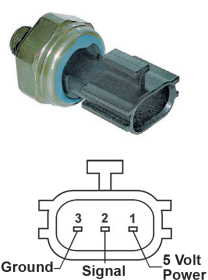

29-30614
Transducer
Chrysler, Jeep

29-30819
Transducer
Hyundai/Kia

29-31192
Transducer
Chrysler

29-30245
Transducer
Chrysler

29-11932
Transducer
Ford, Mazda

29-31202
Transducer
Nissan, Infiniti

29-33115
Transducer
Audi/Volkswagen,
Porsche

29-31205
Transducer
BMW/Mini

29-30179
Transducer
Mercedes, Chrysler

29-31247
Transducer
General Motors,
Ford, Isuzu, Saturn

29-31297
Transducer
General Motors

29-30095
Transducer
General Motors,
Isuzu, Saab

33-00656
Pigtail
Chrysler

33-13731
Pigtail
Ford

33-41743
Pigtail
General Motors

33-41448
Pigtail
Audi/VW

33-41449
Pigtail
Mercedes

33-41450
Pigtail
Toyota

Pressure Transducer Specification Chart

P/N	Fitting Thread	Type	100 psi Volts	200 psi Volts	300 psi Volts	400 psi Volts	Saturation Volts	Saturation PSI	Lead
29-30614	M10-1.25	Female	.955	1.88	2.80	3.73	4.76	510	33-00656
29-30819	3/8"-24	Male	1.34	2.22	3.11	3.95	4.53	455	NS
29-31192	M10-1.25	Female	1.06	1.97	2.88	3.80	4.82	515	NS
29-30245	Flange Mount	Male	1.06	1.97	2.88	3.80	4.82	515	NS
29-11932	M10-1.25	Female	1.34	2.17	3.00	3.78	4.92	510	33-13731
29-31202	3/8"-24	Male	1.11	2.14	3.17	4.17	4.91	470	NS
29-33115	7/16"-20	Female	1.03	1.00	3.20	4.06	4.38	462	NS
29-31205	3/8"-24	Male	1.22	2.04	2.89	3.70	3.89	420	NS
29-30179	3/8"-24	Male	1.21	2.07	2.90	3.75	4.00	440	NS
29-31247	M10-1.25	Female	1.21	2.18	3.15	4.08	4.76	471	33-41743
29-31297	3/8"-24	Female	1.23	2.29	3.35	4.41	4.90	440	33-41743
29-30095	M10-1.25	Female	1.24	2.29	3.35	4.38	4.90	450	33-41743
29-31618	M11-1.0	Male	1.34	2.25	3.16	4.07	4.57	455	NS
29-31621	M11-1.0	Male	1.40	2.34	3.27	4.21	4.80	463	NS
29-33500	M10-1.25	Female	1.34	2.17	2.99	3.85	4.75	510	NS
29-33501	M10-1.25	Female	0.97	1.93	2.85	3.82	4.80	510	NS
29-30264	3/8"-24	Male	1.24	2.29	3.35	4.38	4.90	450	33-41743
29-30268	3/8"-24	Male	1.16	2.00	2.84	3.66	4.66	530	NS
29-33508	M10-1.25	Female	1.07	2.12	3.16	4.15	4.91	470	NS