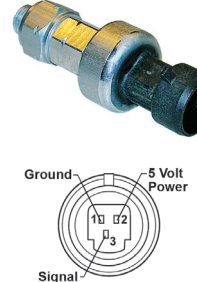

29-31618
Transducer
Honda, Acura

29-31621
Transducer
Toyota, Lexus,
Jaguar, Subaru

29-33500
Transducer
Ford

29-33501
Transducer
Chrysler, Jeep

29-30264
Transducer
Isuzu

29-30268
Transducer
Dodge Trucks

29-33508
Transducer
Mitsubishi

33-00656
Pigtail
Chrysler

33-13731
Pigtail
Ford

33-41743
Pigtail
General Motors

33-41448
Pigtail
Audi/VW

33-41449
Pigtail
Mercedes

33-41450
Pigtail
Toyota

Pressure Transducer Specification Chart

P/N	Fitting Thread	Type	100 psi Volts	200 psi Volts	300 psi Volts	400 psi Volts	Saturation Volts	Saturation PSI	Lead
29-30614	M10-1.25	Female	.955	1.88	2.80	3.73	4.76	510	33-00656
29-30819	3/8"-24	Male	1.34	2.22	3.11	3.95	4.53	455	NS
29-31192	M10-1.25	Female	1.06	1.97	2.88	3.80	4.82	515	NS
29-30245	Flange Mount	Male	1.06	1.97	2.88	3.80	4.82	515	NS
29-11932	M10-1.25	Female	1.34	2.17	3.00	3.78	4.92	510	33-13731
29-31202	3/8"-24	Male	1.11	2.14	3.17	4.17	4.91	470	NS
29-33115	7/16"-20	Female	1.03	1.00	3.20	4.06	4.38	462	NS
29-31205	3/8"-24	Male	1.22	2.04	2.89	3.70	3.89	420	NS
29-30179	3/8"-24	Male	1.21	2.07	2.90	3.75	4.00	440	NS
29-31247	M10-1.25	Female	1.21	2.18	3.15	4.08	4.76	471	33-41743
29-31297	3/8"-24	Female	1.23	2.29	3.35	4.41	4.90	440	33-41743
29-30095	M10-1.25	Female	1.24	2.29	3.35	4.38	4.90	450	33-41743
29-31618	M11-1.0	Male	1.34	2.25	3.16	4.07	4.57	455	NS
29-31621	M11-1.0	Male	1.40	2.34	3.27	4.21	4.80	463	NS
29-33500	M10-1.25	Female	1.34	2.17	2.99	3.85	4.75	510	NS
29-33501	M10-1.25	Female	0.97	1.93	2.85	3.82	4.80	510	NS
29-30264	3/8"-24	Male	1.24	2.29	3.35	4.38	4.90	450	33-41743
29-30268	3/8"-24	Male	1.16	2.00	2.84	3.66	4.66	530	NS
29-33508	M10-1.25	Female	1.07	2.12	3.16	4.15	4.91	470	NS