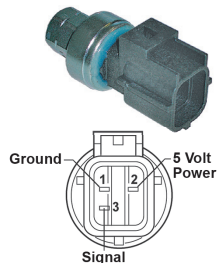

29-31192
Transducer
Chrysler