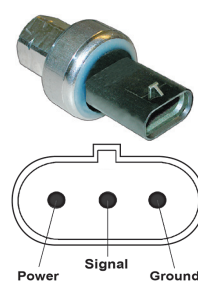

29-31618
Transducer
Honda, Acura

29-31621
Transducer
Toyota, Lexus,
Jaguar, Subaru

29-33500
Transducer
Ford

29-33501
Transducer
Chrysler, Jeep

29-30264
Transducer
Isuzu

29-30268
Transducer
Dodge Trucks

29-33508
Transducer
Mitsubishi

33-00656
Pigtail
Chrysler

33-13731
Pigtail
Ford

33-41743
Pigtail
General Motors

33-41448
Pigtail
Audi/VW

33-41449
Pigtail
Mercedes

33-41450
Pigtail
Toyota

Pressure Transducer Specification Chart

P/N	Fitting Thread	Type	100 psi Volts	200 psi Volts	300 psi Volts	400 psi Volts	Saturation Volts	Saturation PSI	Lead
29-30614	M10-1.25	Female	.955	1.88	2.80	3.73	4.76	510	33-00656
29-30819	3/8"-24	Male	1.34	2.22	3.11	3.95	4.53	455	NS
29-31192	M10-1.25	Female	1.06	1.97	2.88	3.80	4.82	515	NS
29-30245	Flange Mount	Male	1.06	1.97	2.88	3.80	4.82	515	NS
29-11932	M10-1.25	Female	1.34	2.17	3.00	3.78	4.92	510	33-13731
29-31202	3/8"-24	Male	1.11	2.14	3.17	4.17	4.91	470	NS
29-33115	7/16"-20	Female	1.03	1.00	3.20	4.06	4.38	462	NS
29-31205	3/8"-24	Male	1.22	2.04	2.89	3.70	3.89	420	NS
29-30179	3/8"-24	Male	1.21	2.07	2.90	3.75	4.00	440	NS
29-31247	M10-1.25	Female	1.21	2.18	3.15	4.08	4.76	471	33-41743
29-31297	3/8"-24	Female	1.23	2.29	3.35	4.41	4.90	440	33-41743
29-30095	M10-1.25	Female	1.24	2.29	3.35	4.38	4.90	450	33-41743
29-31618	M11-1.0	Male	1.34	2.25	3.16	4.07	4.57	455	NS
29-31621	M11-1.0	Male	1.40	2.34	3.27	4.21	4.80	463	NS
29-33500	M10-1.25	Female	1.34	2.17	2.99	3.85	4.75	510	NS
29-33501	M10-1.25	Female	0.97	1.93	2.85	3.82	4.80	510	NS
29-30264	3/8"-24	Male	1.24	2.29	3.35	4.38	4.90	450	33-41743
29-30268	3/8"-24	Male	1.16	2.00	2.84	3.66	4.66	530	NS
29-33508	M10-1.25	Female	1.07	2.12	3.16	4.15	4.91	470	NS