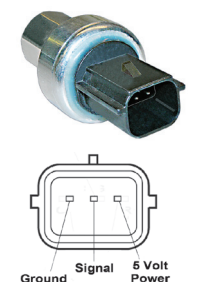

29-33500
Transducer
Ford