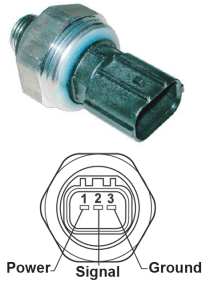

29-31618
Transducer
Honda, Acura