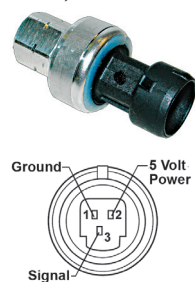

29-30095
Transducer
General Motors,
Isuzu, Saab