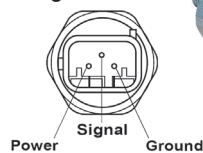

29-30268
Transducer
Dodge Trucks