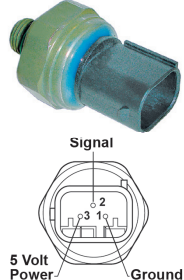

29-31205
Transducer
BMW/Mini