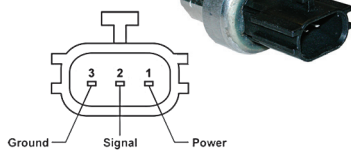

33-00656
Pigtail
Chrysler

33-13731
Pigtail
Ford

33-41743
Pigtail
General Motors

33-41448
Pigtail
Audi/VW

33-41449
Pigtail
Mercedes

33-41450
Pigtail
Toyota

Pressure Transducer Specification Chart

P/N	Fitting Thread	Type	100 psi Volts	200 psi Volts	300 psi Volts	400 psi Volts	Saturation Volts	Saturation PSI	Lead
29-30614	M10-1.25	Female	.955	1.88	2.80	3.73	4.76	510	33-00656
29-30819	3/8"-24	Male	1.34	2.22	3.11	3.95	4.53	455	NS
29-31192	M10-1.25	Female	1.06	1.97	2.88	3.80	4.82	515	NS
29-30245	Flange Mount	Male	1.06	1.97	2.88	3.80	4.82	515	NS
29-11932	M10-1.25	Female	1.34	2.17	3.00	3.78	4.92	510	33-13731
29-31202	3/8"-24	Male	1.11	2.14	3.17	4.17	4.91	470	NS
29-33115	7/16"-20	Female	1.03	1.00	3.20	4.06	4.38	462	NS
29-31205	3/8"-24	Male	1.22	2.04	2.89	3.70	3.89	420	NS
29-30179	3/8"-24	Male	1.21	2.07	2.90	3.75	4.00	440	NS
29-31247	M10-1.25	Female	1.21	2.18	3.15	4.08	4.76	471	33-41743
29-31297	3/8"-24	Female	1.23	2.29	3.35	4.41	4.90	440	33-41743
29-30095	M10-1.25	Female	1.24	2.29	3.35	4.38	4.90	450	33-41743
29-31618	M11-1.0	Male	1.34	2.25	3.16	4.07	4.57	455	NS
29-31621	M11-1.0	Male	1.40	2.34	3.27	4.21	4.80	463	NS
29-33500	M10-1.25	Female	1.34	2.17	2.99	3.85	4.75	510	NS
29-33501	M10-1.25	Female	0.97	1.93	2.85	3.82	4.80	510	NS
29-30264	3/8"-24	Male	1.24	2.29	3.35	4.38	4.90	450	33-41743
29-30268	3/8"-24	Male	1.16	2.00	2.84	3.66	4.66	530	NS
29-33508	M10-1.25	Female	1.07	2.12	3.16	4.15	4.91	470	NS