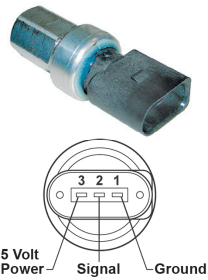

29-30614
Transducer
Chrysler, Jeep

29-30819
Transducer
Hyundai/Kia

29-31192
Transducer
Chrysler

29-30245
Transducer
Chrysler

29-11932
Transducer
Ford, Mazda

29-31202
Transducer
Nissan, Infiniti

29-33115
Transducer
Audi/Volkswagen,
Porsche

29-31205
Transducer
BMW/Mini

29-30179
Transducer
Mercedes, Chrysler

29-31247
Transducer
General Motors,
Ford, Isuzu, Saturn

29-31297
Transducer
General Motors

29-30095
Transducer
General Motors,
Isuzu, Saab

33-00656
Pigtail
Chrysler

33-13731
Pigtail
Ford

33-41743
Pigtail
General Motors

33-41448
Pigtail
Audi/VW

33-41449
Pigtail
Mercedes

33-41450
Pigtail
Toyota

Pressure Transducer Specification Chart

P/N	Fitting Thread	Type	100 psi Volts	200 psi Volts	300 psi Volts	400 psi Volts	Saturation Volts	Saturation PSI	Lead
29-30614	M10-1.25	Female	.955	1.88	2.80	3.73	4.76	510	33-00656
29-30819	3/8"-24	Male	1.34	2.22	3.11	3.95	4.53	455	NS
29-31192	M10-1.25	Female	1.06	1.97	2.88	3.80	4.82	515	NS
29-30245	Flange Mount	Male	1.06	1.97	2.88	3.80	4.82	515	NS
29-11932	M10-1.25	Female	1.34	2.17	3.00	3.78	4.92	510	33-13731
29-31202	3/8"-24	Male	1.11	2.14	3.17	4.17	4.91	470	NS
29-33115	7/16"-20	Female	1.03	1.00	3.20	4.06	4.38	462	NS
29-31205	3/8"-24	Male	1.22	2.04	2.89	3.70	3.89	420	NS
29-30179	3/8"-24	Male	1.21	2.07	2.90	3.75	4.00	440	NS
29-31247	M10-1.25	Female	1.21	2.18	3.15	4.08	4.76	471	33-41743
29-31297	3/8"-24	Female	1.23	2.29	3.35	4.41	4.90	440	33-41743
29-30095	M10-1.25	Female	1.24	2.29	3.35	4.38	4.90	450	33-41743
29-31618	M11-1.0	Male	1.34	2.25	3.16	4.07	4.57	455	NS
29-31621	M11-1.0	Male	1.40	2.34	3.27	4.21	4.80	463	NS
29-33500	M10-1.25	Female	1.34	2.17	2.99	3.85	4.75	510	NS
29-33501	M10-1.25	Female	0.97	1.93	2.85	3.82	4.80	510	NS
29-30264	3/8"-24	Male	1.24	2.29	3.35	4.38	4.90	450	33-41743
29-30268	3/8"-24	Male	1.16	2.00	2.84	3.66	4.66	530	NS
29-33508	M10-1.25	Female	1.07	2.12	3.16	4.15	4.91	470	NS