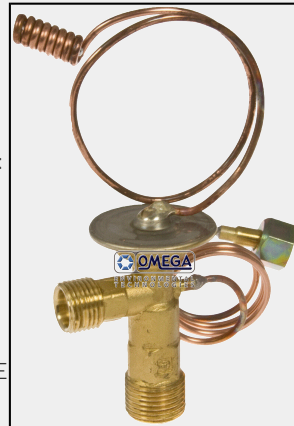

VOLKSWAGEN-EXPANSION VALVE

Inlet: 3/8"
 Outlet: 1/2"
 Cap Type: COIL
 Cap Length: 18"
 Equalizer Length:
 18"
 Equalizer Fitting:
 1/4"FLL
 Desc: EXP VALVE 3/8 X 1/2 MALE FLARE
 FITTINGS

31-10703

Inlet: 3/8"
 Outlet: 1/2"
 Cap Type: COIL
 Cap Length: 18"
 Equalizer Length:
 18"
 Equalizer Fitting:
 1/4"FLL
 Desc: EXP VALVE
 3/8 X 1/2FL 1.5T
 EQ 1/4in F FLARE

31-10703-AM

Inlet: 3/8"
 Outlet: 1/2"
 Cap Type: BULB
 Cap Length: 12"
 Equalizer Length:
 INT EQ
 OEM: 38650-
 SA7-003
 Desc: EXP VALVE 3/8 X 1/2MO 3/8 TUBE
 12in CAP 2T

31-10902-AM

Inlet: 3/8"
 Outlet: 1/2"
 Cap Type: COIL
 Cap Length: 20"
 Equalizer Length:
 17"
 Equalizer Fitting:
 1/4"FOR
 Desc: EXP VALVE
 3/8 x 1/2MIO
 19in CAP X 13in
 EQ LINE 1.5T

31-10904

Inlet: 3/8"
 Outlet: 1/2"
 Cap Type: COIL
 Cap Length: 20"
 Equalizer Length:
 16"
 Equalizer Fitting:
 1/4"FOR
 Desc: EXP VALVE
 3/8 x 1/2MO 19in CAP X 13in EQ LINE
 1.5T

31-10904-AM

Inlet: 3/8"
 Outlet: 1/2"
 Cap Type: COIL
 Cap Length: 12"
 Equalizer Length:
 16"
 Equalizer Fitting:
 1/4"FOR
 OEM: 171-820-
 679
 Desc: EXP VALVE
 3/8 x 1/2 7in
 CAP 10in EQ
 1/4FOR 2T

31-10960

Inlet: 3/8"
 Outlet: 1/2"
 Equalizer Length:
 16"
 Equalizer Fitting:
 1/4"FOR
 OEM: 171-820-
 679
 Desc: EXP VALVE
 3/8 x 1/2 1/4in
 FOR 7in CAP 10in
 EQ 2T

31-10960-AM

Liquid Inlet: 3/8"
 Liquid Outlet:
 1/2"
 Suction Inlet:
 5/8"
 Suction Outlet:
 5/8"
 OEM: 126-830-0284
 Desc: EXP VALVE BLOCK 3/8 X1/2 X 5/8
 X 5/8