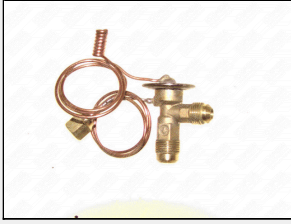

VOLKSWAGEN-EXPANSION VALVE

Inlet: 3/8"
 Outlet: 1/2"
 Cap Type: COIL
 Cap Length: 18"
 Equalizer Length:
 18"
 Equalizer Fitting:
 1/4"FLL
 Desc: EXP VALVE 3/8 X 1/2 MALE FLARE
 FITTINGS

31-10703

Inlet: 3/8"
 Outlet: 1/2"
 Cap Type: COIL
 Cap Length: 18"
 Equalizer Length:
 18"
 Equalizer Fitting:
 1/4"FLL
 Desc: EXP VALVE
 3/8 X 1/2FL 1.5T
 EQ 1/4in F FLARE

31-10703-AM

Inlet: 3/8"
 Outlet: 1/2"
 Cap Type: BULB
 Cap Length: 12"
 Equalizer Length:
 INT EQ
 OEM: 38650-
 SA7-003
 Desc: EXP VALVE 3/8 X 1/2MO 3/8 TUBE
 12in CAP 2T

31-10902-AM

Inlet: 3/8"
 Outlet: 1/2"
 Cap Type: COIL
 Cap Length: 20"
 Equalizer Length:
 17"
 Equalizer Fitting:
 1/4"FOR
 Desc: EXP VALVE
 3/8 x 1/2MIO
 19in CAP X 13in
 EQ LINE 1.5T

31-10904

Inlet: 3/8"
 Outlet: 1/2"
 Cap Type: COIL
 Cap Length: 20"
 Equalizer Length:
 16"
 Equalizer Fitting:
 1/4"FOR
 Desc: EXP VALVE
 3/8 x 1/2MO 19in CAP X 13in EQ LINE
 1.5T

31-10904-AM

Inlet: 3/8"
 Outlet: 1/2"
 Cap Type: COIL
 Cap Length: 12"
 Equalizer Length:
 16"
 Equalizer Fitting:
 1/4"FOR
 OEM: 171-820-
 679
 Desc: EXP VALVE
 3/8 x 1/2 7in
 CAP 10in EQ
 1/4FOR 2T

31-10960

Inlet: 3/8"
 Outlet: 1/2"
 Equalizer Length:
 16"
 Equalizer Fitting:
 1/4"FOR
 OEM: 171-820-
 679
 Desc: EXP VALVE
 3/8 x 1/2 1/4in
 FOR 7in CAP 10in
 EQ 2T

31-10960-AM

Liquid Inlet: 3/8"
 Liquid Outlet:
 1/2"
 Suction Inlet:
 5/8"
 Suction Outlet:
 5/8"
 OEM: 126-830-0284
 Desc: EXP VALVE BLOCK 3/8 X1/2 X 5/8
 X 5/8