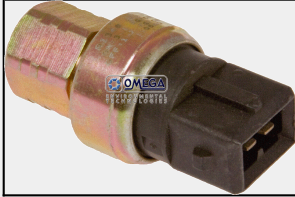

29-30002

OEM: 1343216-6
Desc: VOLVO
850 PRESSURE
CYCLING
1343216-6
METAL