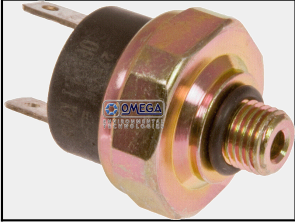

VOLVO-EXPANSION VALVE

Inlet: 14mm
 Outlet: 20mm
 Cap Type: COIL
 Cap Length: 9"
 Equalizer Length:
 INT EQ
 Equalizer Fitting:
 INT EQ
 OEM: 30890091-
 1
 Desc: EXP VALVE
 VOLVO 00-04
 V40 00-06 S40

31-10730

31-10904-AM

Inlet: 3/8"
 Outlet: 1/2"
 Cap Type: COIL
 Cap Length: 16"
 Equalizer Length:
 16"
 Equalizer Fitting:
 1/4"FOR
 Desc: EXP VALVE
 3/8 X 1/2MIO
 16in CAP 1/4
 FOR 16in EQ

31-10913

Liquid Inlet: 3/8"
 Liquid Outlet:
 1/2"
 Suction Inlet:
 5/8"
 Suction Outlet:
 5/8"
 OEM: 30767081
 Desc: EXP VALVE
 01-05 VOLVO
 S60 02-06 S80
 03-06 XC90

37-23402

Diameter: 3.5in
Length: 8.0in
Fitting In: 3/4 FO
Fitting Out: 3/4
MO
OEM: 6847510-2
Desc: 94-95
VOLVO 940-960
6847510-2

37-23419

VOLVO-SWITCH-CLUTCH CYCLE

OEM: 9171700
Desc: VOLVO
940 CLUTCH
CYCLING BLACK

OEM: 9144340
Desc: VOLVO
CLUTCH
CYCLING
9144340

29-30090

29-30091

VOLVO-SWITCH-PRESSURE CYCLING

Switch Type:
LOW
Thread: 3/8-24
Page Sub Cat:
LOW
On: 31 PSI
Off: 30 PSI
Desc: SWITCH LPCO MALE ORING

29-30002